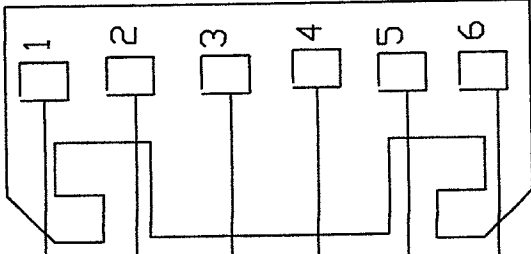

Purple

RED/WHITE

Yellow

WHITE

NOT USED

Brown

- 1. to backup lamps, Brown 14 Ga
- 2. Brake light switch output
- 3. Park brake switch

BROWN

BLACK

RED 18 GA

RED 14 GA

YELLOW

WHITE

SI 340 TK 06

SECURE IDLE

Chassis Make	Impala	Year	2016
Title	Impala		
Size	A	DWG NO:	01-0678