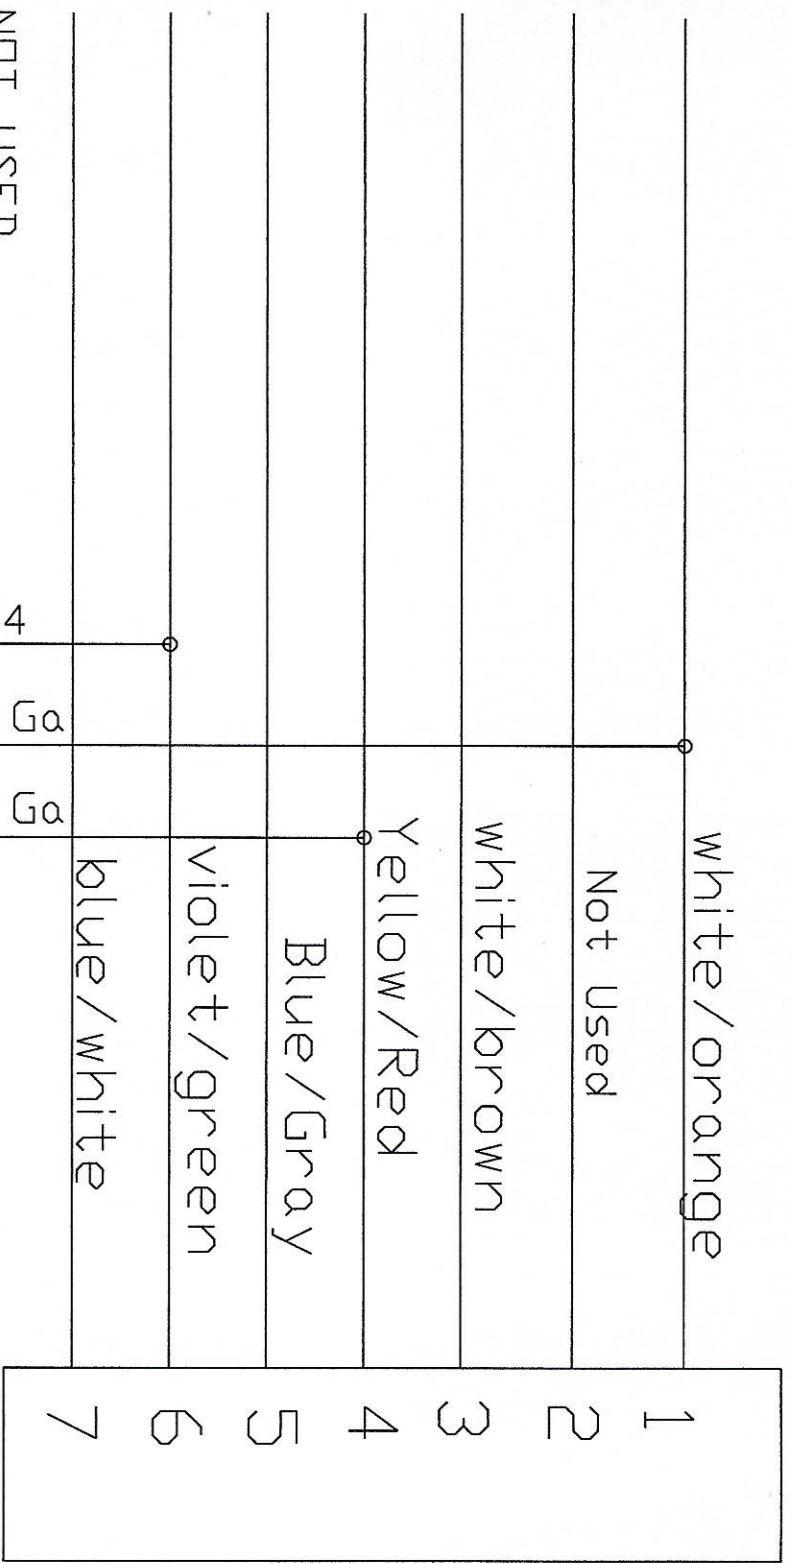

Ignition Switch connector
 under lower steering
 column cover

Connect Brown wire to Gray/Brown
 Park neutral wire at passenger
 side Kick panel blunt cut wire

SI 340 TK 06

NOT USED
 Yellow
 White 14
 RED 14 Ga
 RED 10 Ga

BROWN

BLACK

Secure Idle	
Chassis Make	Ford
Year	17/18
Title	F Super Duty
Size	DWG NO: 01-0686
A	