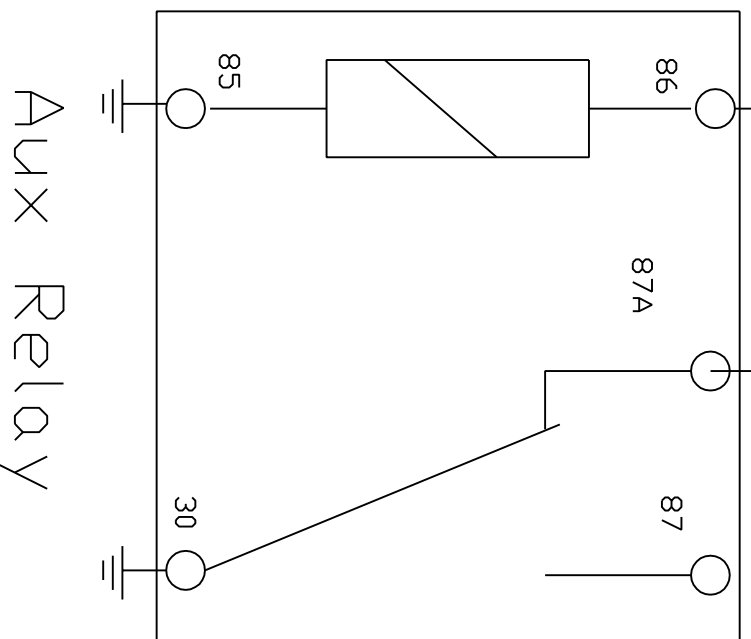

to Brake pedal switch output or 3RD. brake
light feed wire

Brown Secure Idle wire

SECURE IDLE

Chassis Make ALL Year ALL

Title Aux Relay

Size A DWG NO: 01-0088