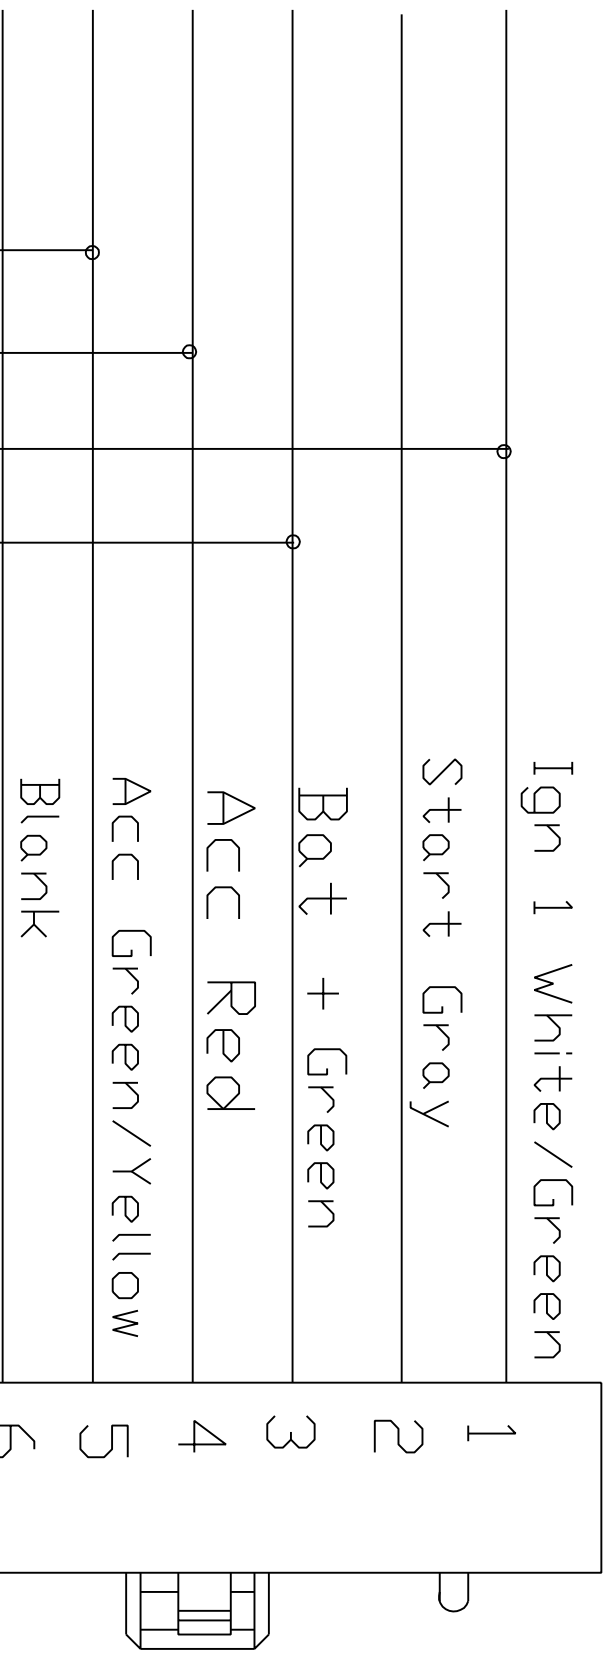

DEM Ignition Switch

- Green
- Blue
- Yellow
- Violet
- White 14
- Red/White 18 Ga
- Red 14 Ga.

NOT USED

BROWN

BLACK

To Auxillary Relay.
 You must use Drawing
 No. 01-0088

SI 440 U

Secure Idle

Chassis Make Nissan Year 07/16

Title Frontier

Size A DWG NO: 01-0718