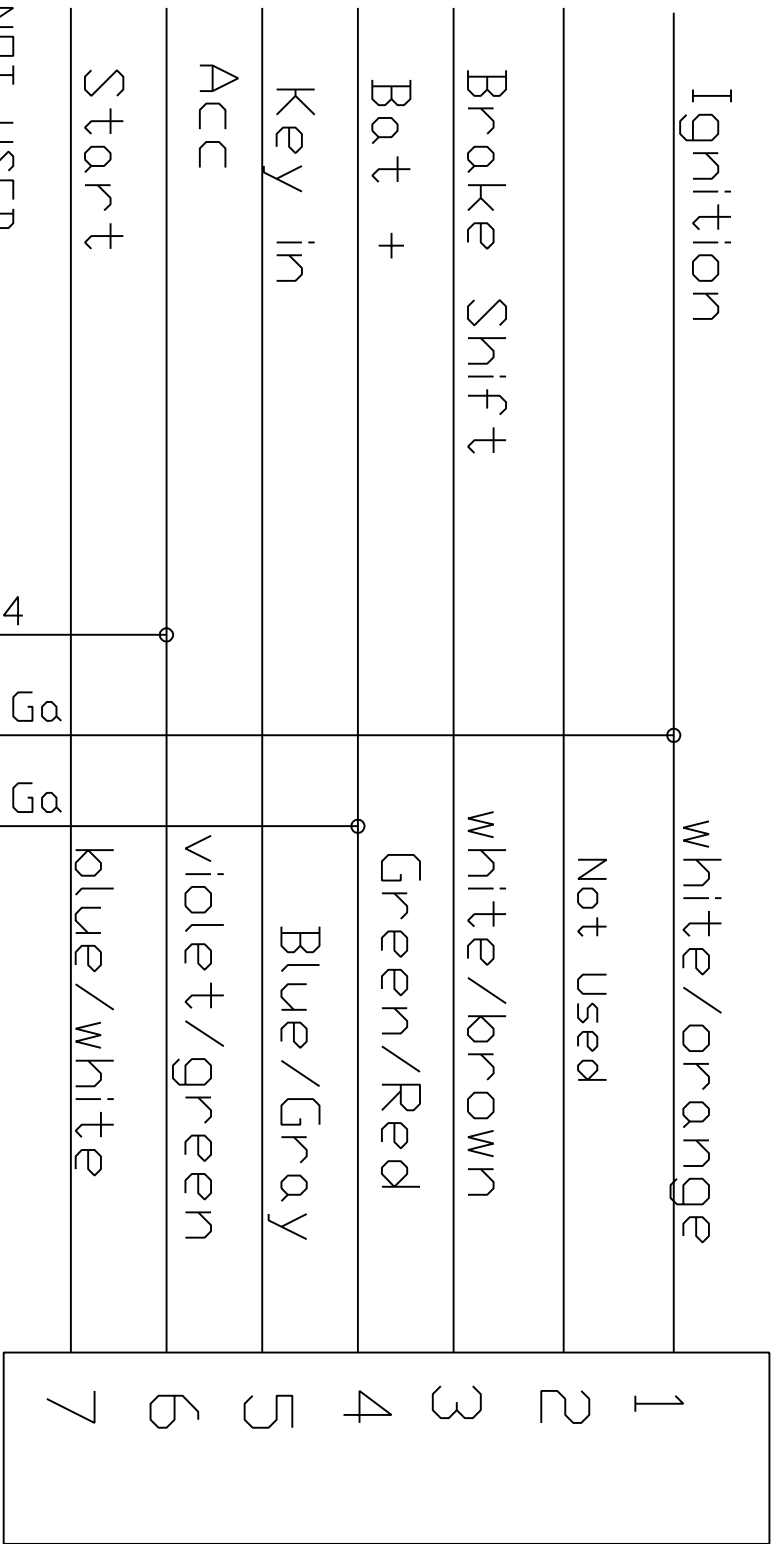

Ignition Switch connector under lower steering column cover

Connect Brown wire to Gray/Brown
Park neutral wire at passenger
side kick panel blunt cut wire

NOT USED

Yellow	White 14	RED 14 Ga	RED 10 Ga
--------	----------	-----------	-----------

Secure Idle	
Chassis Make	Year
Ford	2021
Title F Super Duty	
Size A	DWG NO: 01-0713