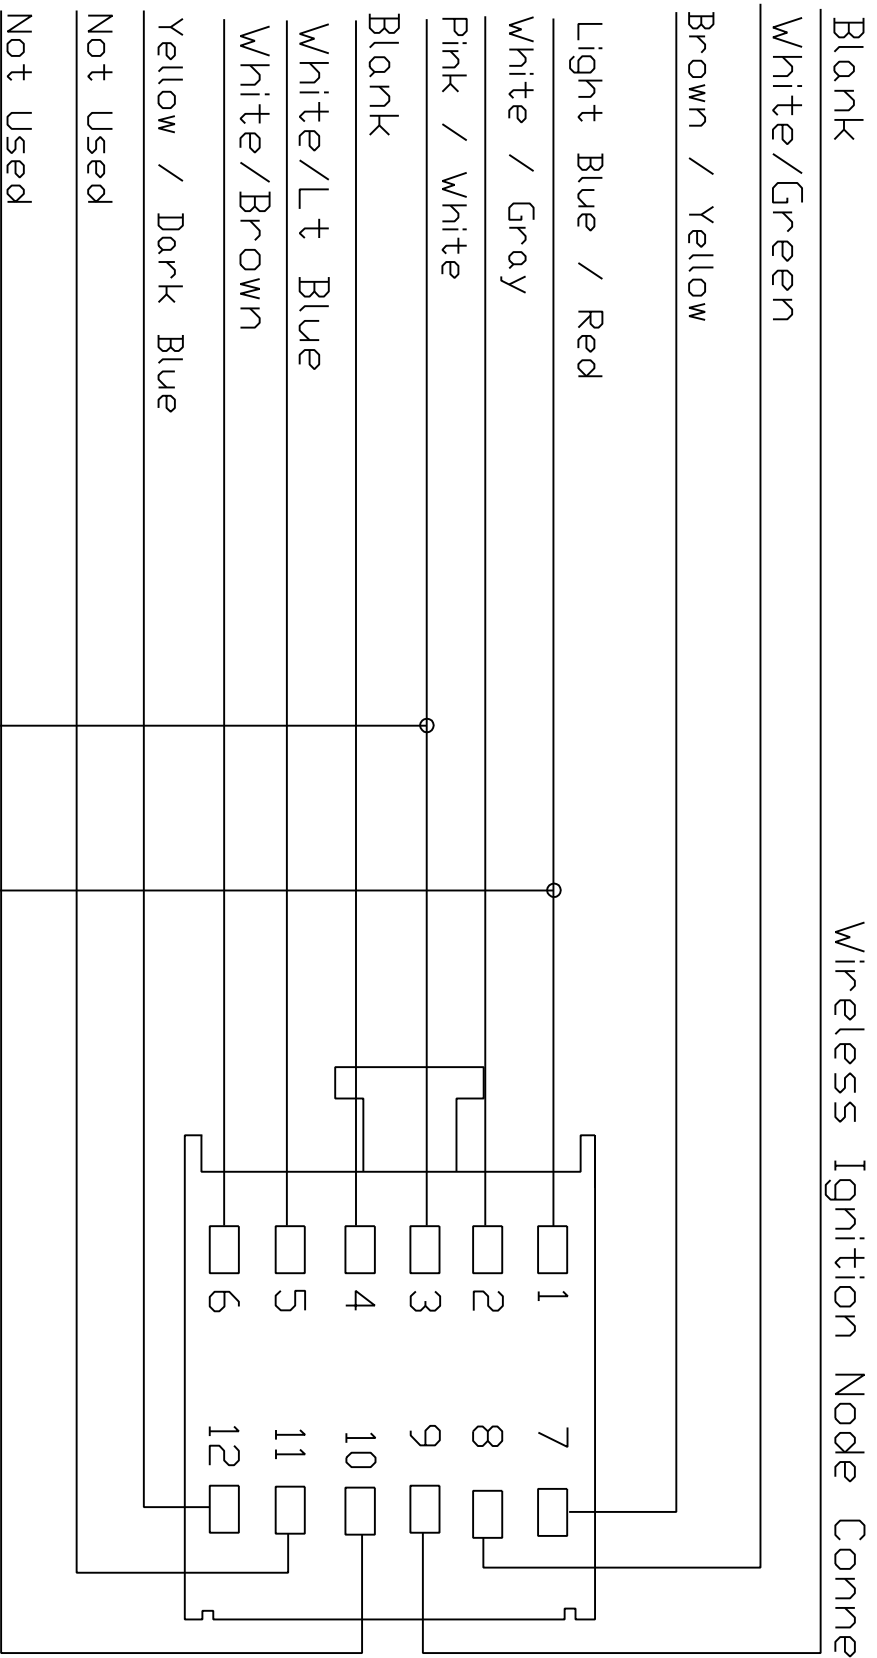

Wireless Ignition Node Connector

Attach brown wire to
Auxillary relay (use Dwg.
01-00888)

SI 340 TK 06

SECURE IDLE	
Chassis Make	DODGE
Year	16/20

Title	
CARAVAN	
Size	DWG NO:
A	01-0706