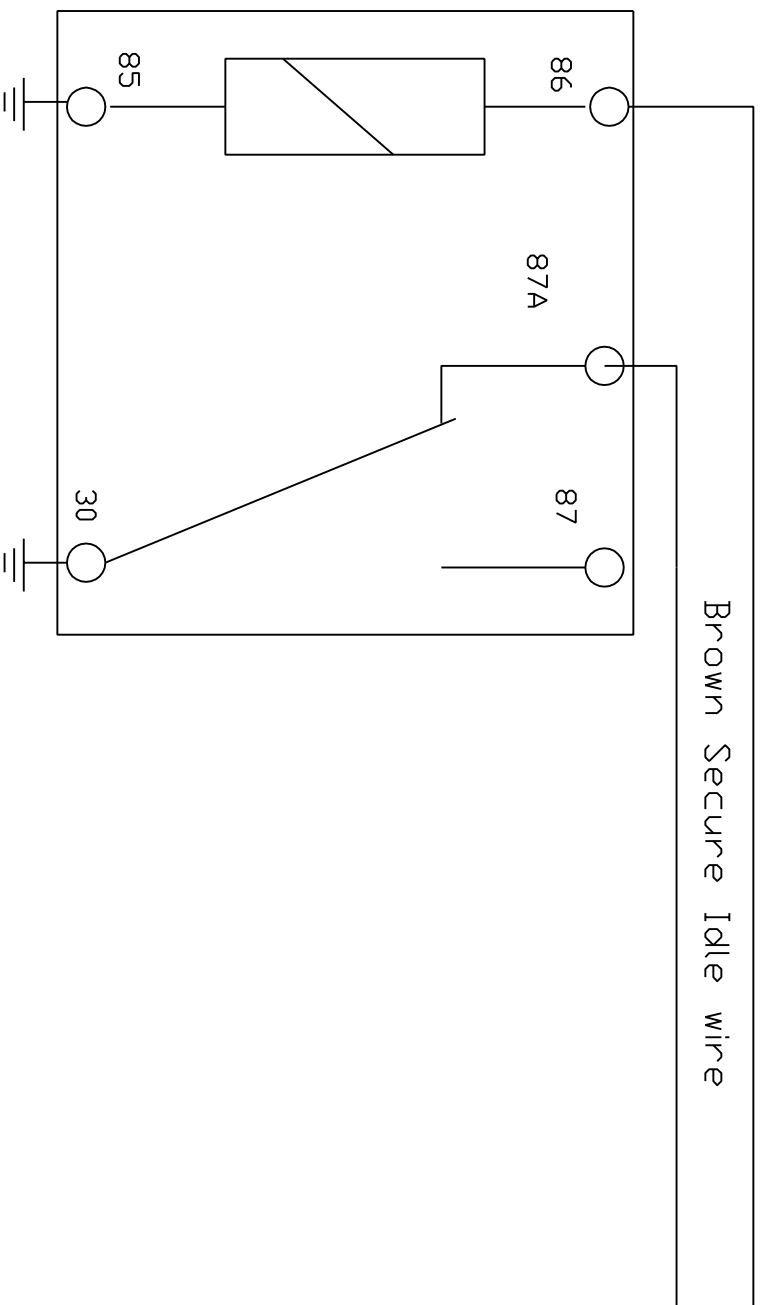

To White 14 pin connector at floor console Pin
8 Yellow/Blue Brake output.

supplied relay

SECURE IDLE	
Chassis Make	Interceptor
Year	2020
Title Police Relay	
Size	DWG NO: 01-0695
A	