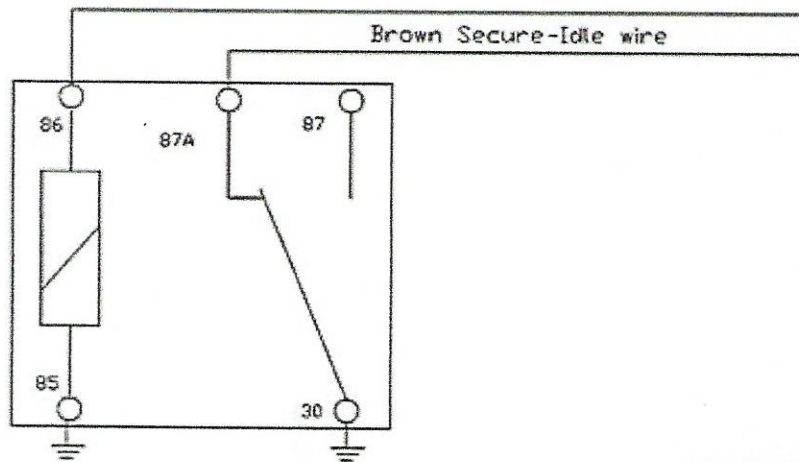

to CMHL feed wire Violet/White

Customer supplied relay

SECURE - IDLE	
Chassis Make	Year
Title CMHL Relay	
size A	DWG NO 01-0088